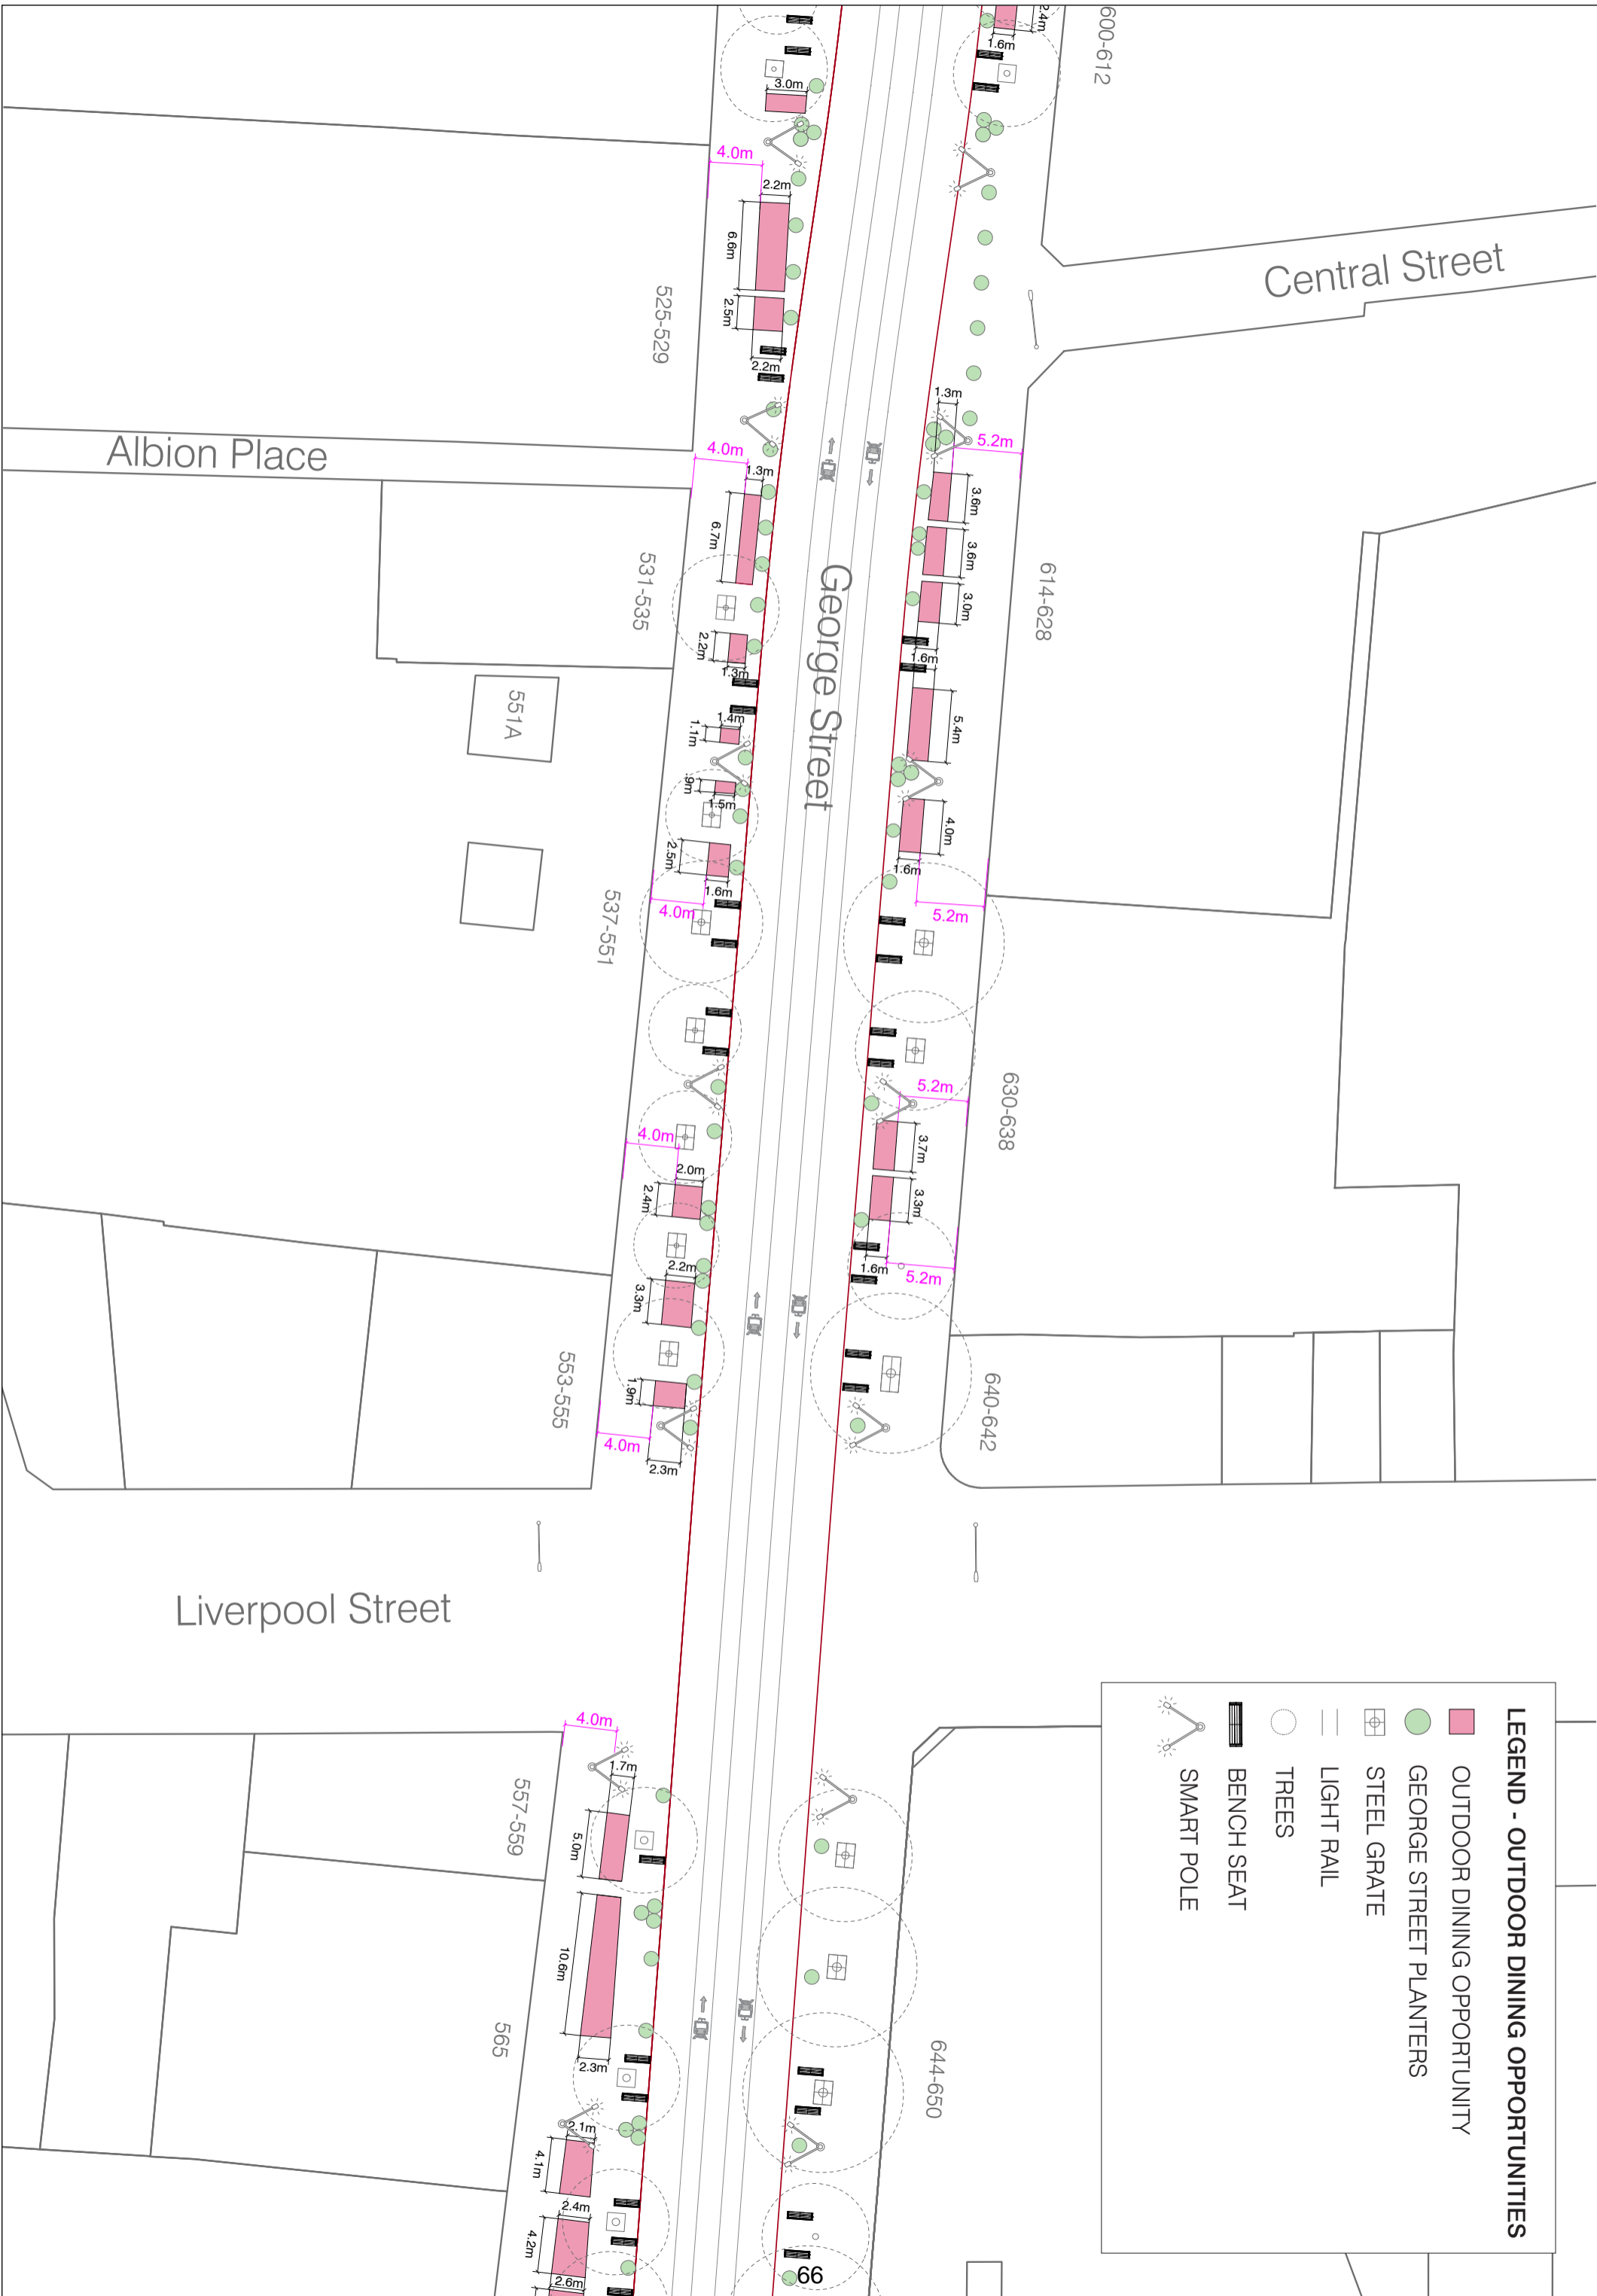

# **Attachment C1**

**Outdoor Dining Guidelines – Appendix 2 –  
George Street South outdoor dining  
locations – Maps 1 & 2**

Bathurst Street

Cross City Tunnel

George Street

Wilmot Street

Wilmot Street

**LEGEND - OUTDOOR DINING OPPORTUNITIES**

-  OUTDOOR DINING OPPORTUNITY
-  GEORGE STREET PLANTERS
-  STEEL GRATE
-  LIGHT RAIL
-  TREES
-  BENCH SEAT
-  SMART POLE

**LEGEND - OUTDOOR DINING OPPORTUNITIES**

- OUTDOOR DINING OPPORTUNITY
- GEORGE STREET PLANTERS
- STEEL GRATE
- LIGHT RAIL
- TREES
- BENCH SEAT
- SMART POLE