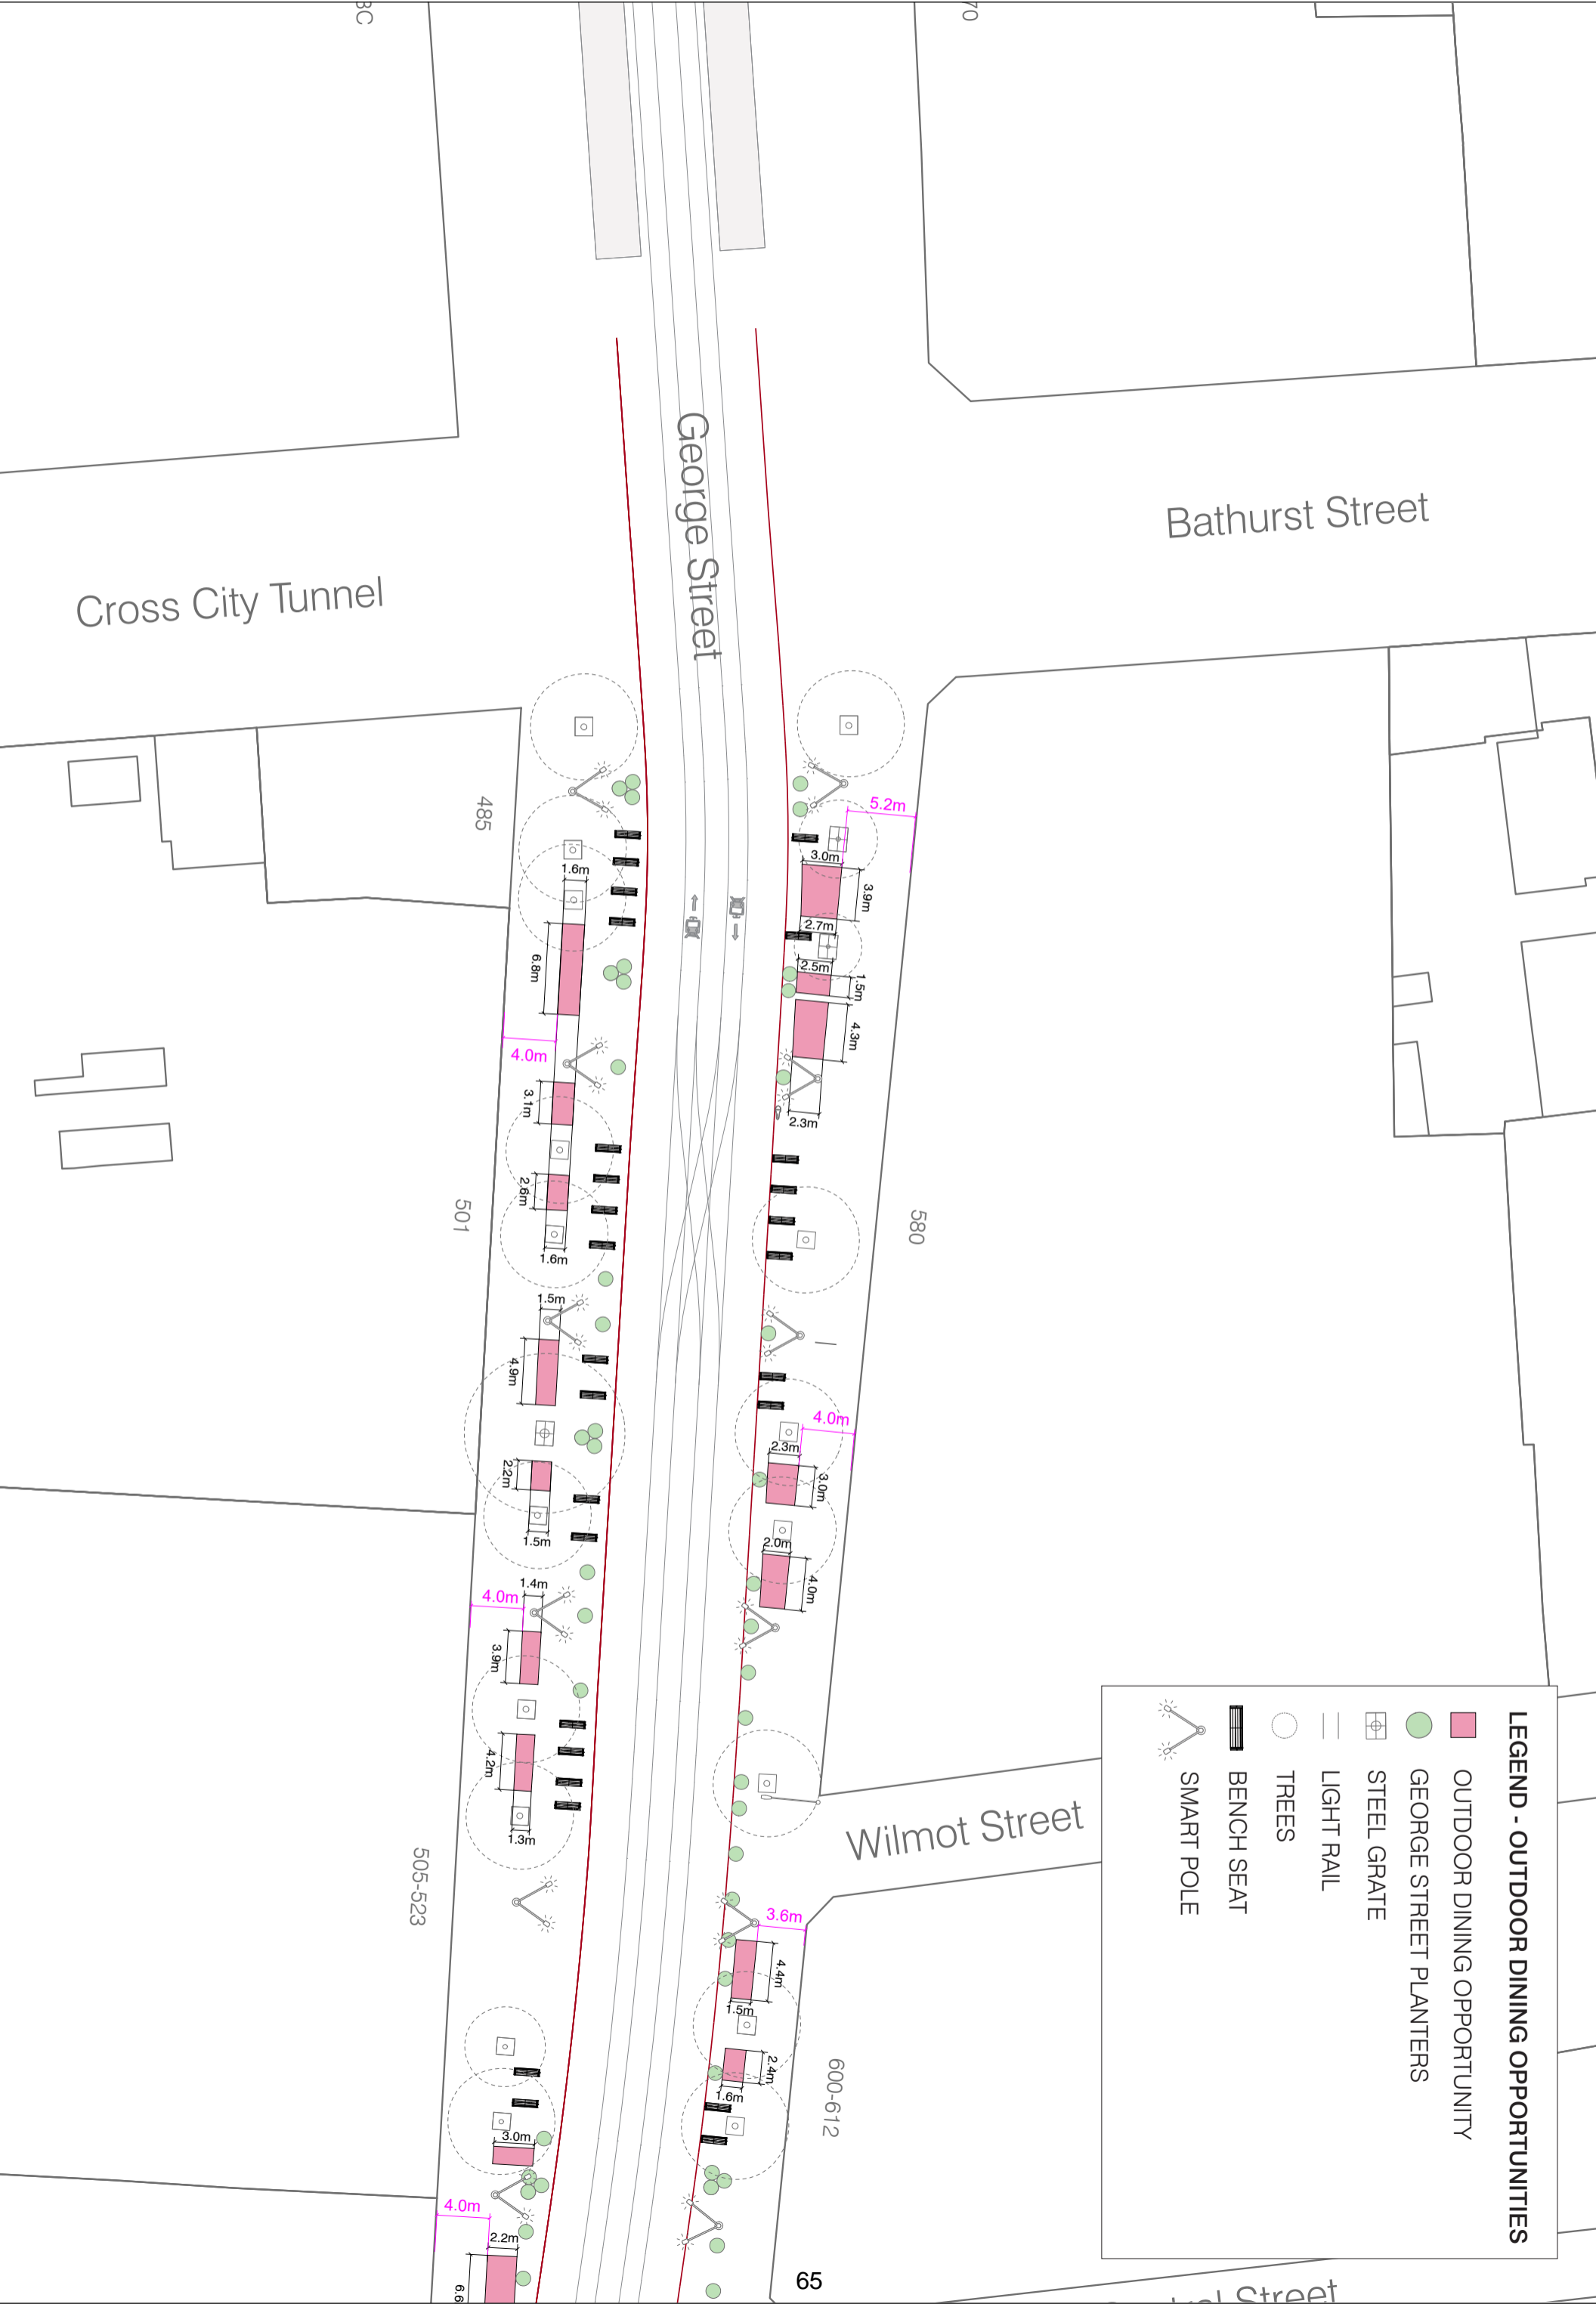

# **Attachment C1**

**Outdoor Dining Guidelines – Appendix 2 –  
George Street South outdoor dining  
locations – Maps 1 & 2**

Bathurst Street

Cross City Tunnel

George Street

Wilmot Street

Wilmot Street

**LEGEND - OUTDOOR DINING OPPORTUNITIES**

-  OUTDOOR DINING OPPORTUNITY
-  GEORGE STREET PLANTERS
-  STEEL GRATE
-  LIGHT RAIL
-  TREES
-  BENCH SEAT
-  SMART POLE

**LEGEND - OUTDOOR DINING OPPORTUNITIES**

- OUTDOOR DINING OPPORTUNITY
- GEORGE STREET PLANTERS
- STEEL GRATE
- LIGHT RAIL
- TREES
- BENCH SEAT
- SMART POLE